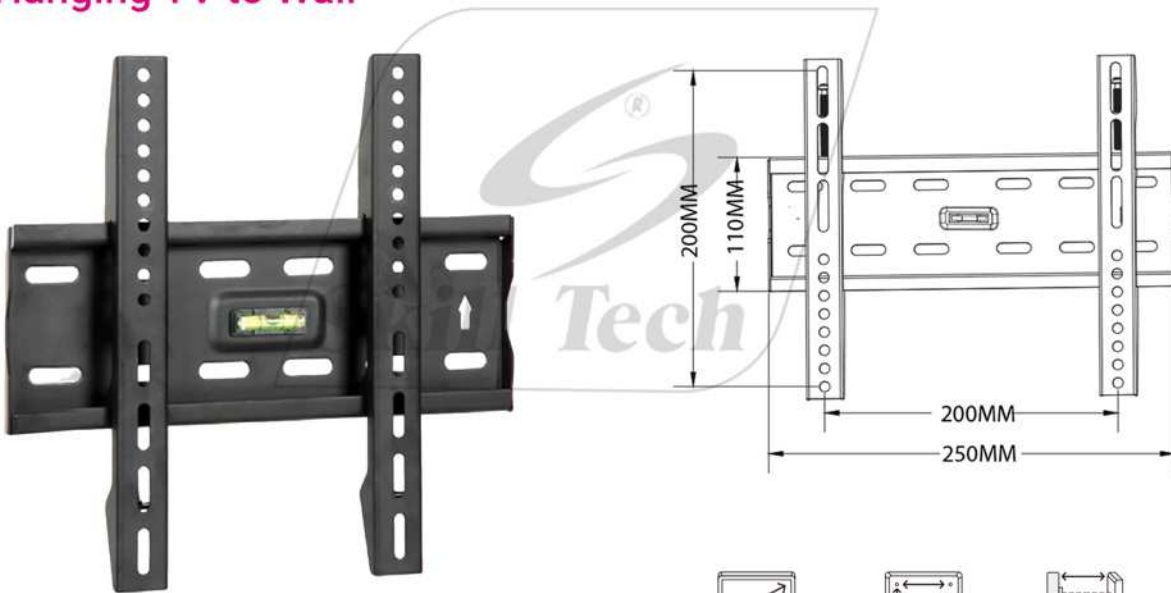

SH 20F

Fixed LCD/LED/Curved TV Wall Mount

Suitable for most 12" - 43" screen

Enhance Your Living Space
with Hanging TV to Wall

Screen Size
12"-43"

VESA
200x200

Profile
28mm

Weight Capacity
35kg